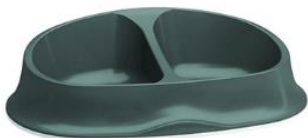

### Comedero Chic Verde

350 ml

REF:98965

650 ml

REF:98976

1 L

REF:98990

### Comedero Chic Grey

350 ml

REF:98960

650 ml

REF:98970

1 L

REF:98952

### Comedero Chic Doble Verde

500 ml

REF:98355

### Comedero Chic Doble Grey

500 ml

REF:98350